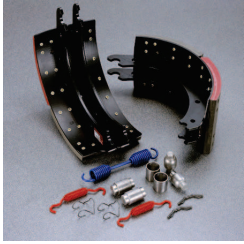

MERITOR

BRAKE SHOE KITS - REMAN

- TDAXKM2L4707QP** **\$61.99**
REAR REMAN MERITOR BRAKE SHOE KIT
- TDAXKMG14702QP** **\$55.99**
FRONT REMAN MERITOR BRAKE SHOE KIT
- TDAXKMG2L4709E2** **\$61.99**
REAR REMAN EATON BRAKE SHOE KIT

TIMKEN

TIMKEN "MILEMATE"

- TRB2106611XSA** **\$99.96**
SELF CENTERING HANGER BEARING
- TRBSET401** **\$55.09**
580/572 Precision Matched Set
- TRBSET403** **\$65.50**
594A/592A Precision Matched Set

VOLVO BATTERIES

BATTERIES

- EP V311000** **\$144.99**
31 BATTERY 1000CCA VOLVO
- EP V31HC730** **\$159.99**
DUAL BATTERY (7T31/31-730) DEEP CYCLE VOLVO
- RC 31RC925C** **\$89.99**
ROAD CHOICE 925CCA - 31S BATTERY - 18 MONTH WARRANTY