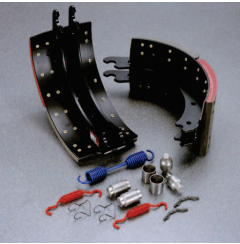

ROAD CHOICE

A/C COMPRESSOR

- RC ACC3402** \$279.03
A/C COMPRESSOR (20501069) ROAD CHOICE
- RC ACC3411** \$349.99
A/C COMPRESSOR ROAD CHOICE
- RC ACC3414** \$372.08
A/C COMPRESSOR ROAD CHOICE

DANA SPICER

U-JOINTS

- SP 5103X** \$24.42
STEERING SHAFT U-JOINT
- SP 5675X** \$84.12
1710 HALF RD U-JOINT KIT
- SP SPL2503X** \$179.95
LONG LIFE 250 U-JOINT KIT

MERITOR

BRAKE SHOE KITS - REMAN

- TDAXKMG2L1443E** \$70.47
FRONT SHOES EATON ES 15X4
- TDAXKMG2L4707QP** \$61.99
REMAN BRAKE SHOE KIT
- TDAXKMG2L4709E2** \$61.99
REMAN BRAKE SHOE KIT

DELCO REMY

STARTERS AND SOLENOIDS

- DR 61003775** \$376.41
DELCO-REMY NEW START 39MT
- DR 8200308** \$375.00
39MT START W/ROTATABLE NOSE
- DR 8200434** \$390.16
STARTER 39MT DD13/DD15

SEATS INC.

HIGHBACK W/ARMS

- SET177678PS** \$45.00
SEAT BASE ADAPTER VOLVO
- SET188900KW21** \$799.99
SYNC-PLUS SEAT BLACK
- SET188900KW25** \$799.99
SYNC-PLUS SEAT GRAY

SKF

WHEEL SEALS

- CHR35058** \$44.76
ABS WHEEL SEAL STEER
- CHR35066** \$40.97
ABS WHEEL SEAL STEER
- CHR47691** \$58.61
ABS WHEEL SEAL REAR